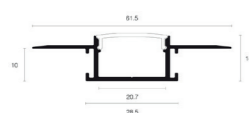

PROFILES AND ENDCAPS

Aluminium	White	Black	
2.01.1018	-	-	Alupro LED profile Plus Plaster W + cover PC opal Trimless 2m
2.01.1019	-	-	Alupro LED profile Plus Plaster W endcap (2 pieces, 1 open, 1 closed) for profile Trimless