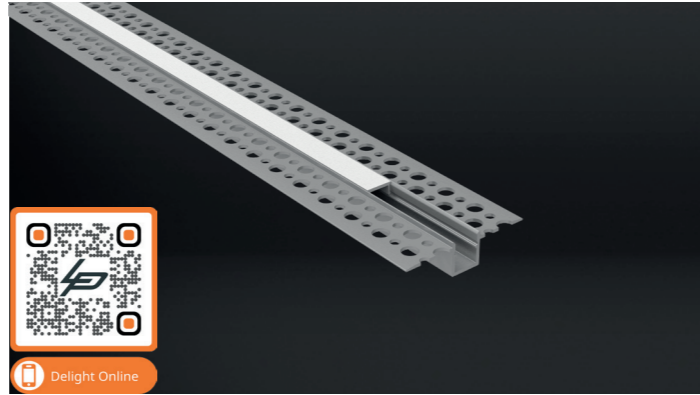

# Plus Plaster S

<b>Product name</b>	Alupro LED profile Plus Plaster S
<b>Color</b>	Aluminium
<b>Length</b>	2m
<b>Width</b>	52,1mm
<b>Height</b>	13,3mm
<b>Max. LED strip power</b>	9,6 W/m

## PROFILES AND ENDCAPS

Article No.	Product Name.
<b>2.01.1016</b>	Alupro LED profile Plus Plaster S + cover PC opal Trimless 2m
<b>2.01.1017</b>	Alupro LED profile Plus Plaster S endcap (2 pieces, 1 open, 1 closed) for profile Trimless

# Plus Plaster W

<b>Product name</b>	Alupro LED profile Plus Plaster W
<b>Color</b>	Aluminium
<b>Length</b>	2m
<b>Width</b>	61,5mm
<b>Height</b>	14mm
<b>Max. LED strip power</b>	24 W/m

# Curve recessed 8 mm

<b>Product name</b>	Alupro LED profile curve recessed 8mm
<b>Color</b>	Aluminium, white and black
<b>Length</b>	2m
<b>Width</b>	23,3mm
<b>Height</b>	8mm
<b>Max. LED strip power</b>	14,4 W/m