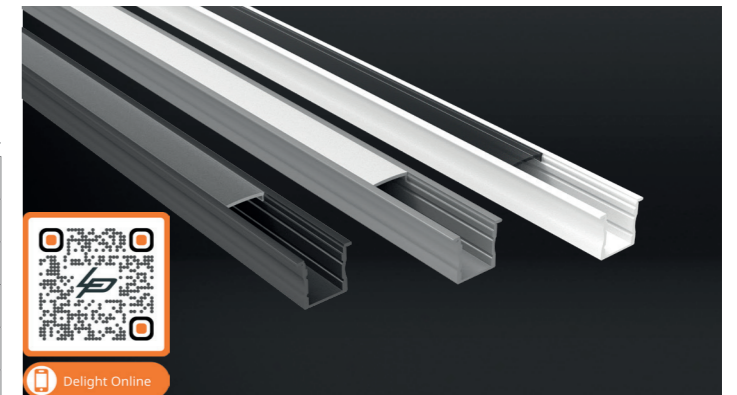

Curve recessed 15 mm

Product name	Alupro LED profile curve recessed 15mm
Color	Aluminium, white and black
Length	2m
Width	23,3mm
Height	15,3mm
Max. LED strip power	14,4 W/m