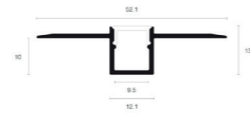

COVERS AND MOUNTING CLIPS

Article No.	Product Name.
2.01.1269	Alupro LED profile Plus Plaster S cover PC opal 2m