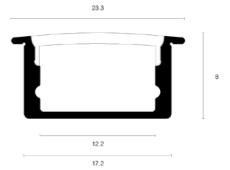

COVERS AND MOUNTING CLIPS

Article No.	Product Name.
2.01.0607	Alupro LED profile curve cover PMMA lens 60° 2m
2.01.0605	Alupro LED profile curve cover PMMA matt 2m
2.01.0604	Alupro LED profile curve cover PMMA opal 2m
2.01.0606	Alupro LED profile curve cover PMMA transparent 2m