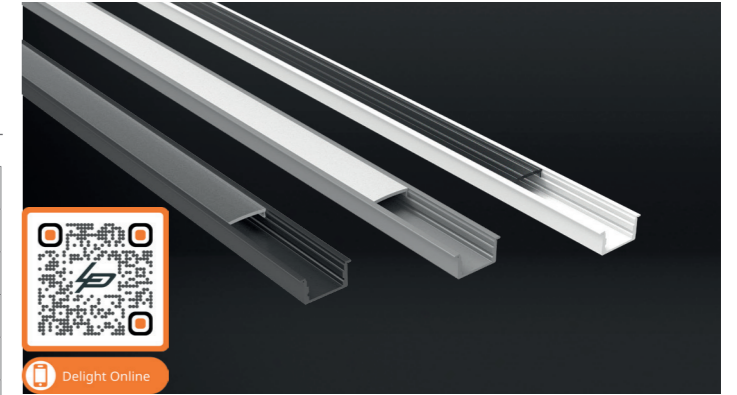

# Plus Plaster S

<b>Product name</b>	Alupro LED profile Plus Plaster S
<b>Color</b>	Aluminium
<b>Length</b>	2m
<b>Width</b>	52,1mm
<b>Height</b>	13,3mm
<b>Max. LED strip power</b>	9,6 W/m

# Plus Plaster W

<b>Product name</b>	Alupro LED profile Plus Plaster W
<b>Color</b>	Aluminium
<b>Length</b>	2m
<b>Width</b>	61,5mm
<b>Height</b>	14mm
<b>Max. LED strip power</b>	24 W/m

## PROFILES AND ENDCAPS

Aluminium	White	Black	
<b>2.01.1018</b>	-	-	Alupro LED profile Plus Plaster W + cover PC opal Trimless 2m
<b>2.01.1019</b>	-	-	Alupro LED profile Plus Plaster W endcap (2 pieces, 1 open, 1 closed) for profile Trimless

# Curve recessed 8 mm

<b>Product name</b>	Alupro LED profile curve recessed 8mm
<b>Color</b>	Aluminium, white and black
<b>Length</b>	2m
<b>Width</b>	23,3mm
<b>Height</b>	8mm
<b>Max. LED strip power</b>	14,4 W/m